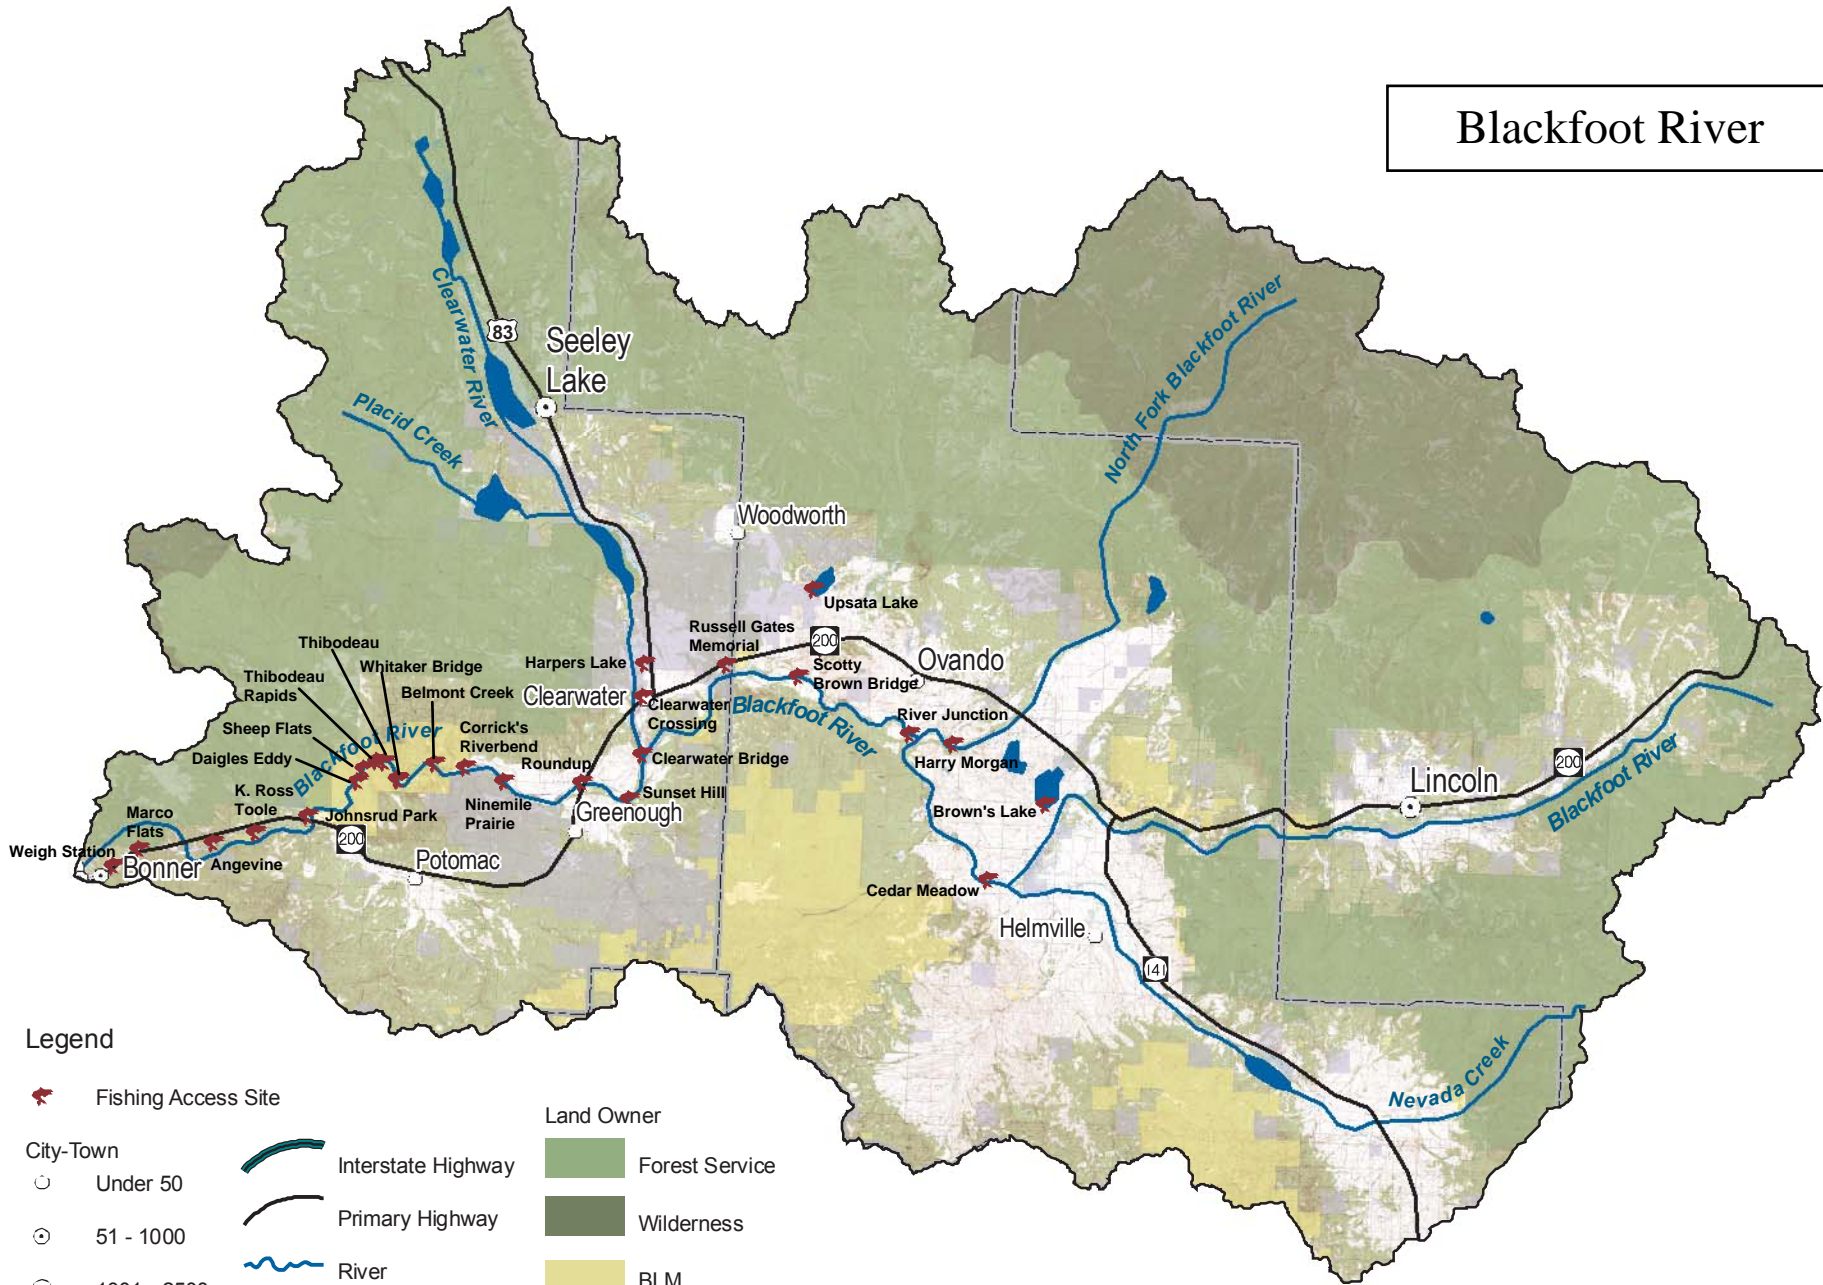

Blackfoot River

Legend

- Fishing Access Site
- City-Town
- Under 50
- 51 - 1000
- 1001 - 2500
- 2501 - 10000
- > 10,000
- Interstate Highway
- Primary Highway
- River
- Lake
- County
- Land Owner: Forest Service
- Land Owner: Wilderness
- Land Owner: BLM
- Land Owner: State